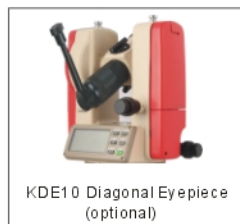

RELATIVE ACCESSORIES

GUANGDONG KOLIDA INSTRUMENT CO., LTD.

Add: 2/F, Surveying & Mapping Building (He Tian Building), NO.24-26, Ke Yun Road, Guangzhou 510665, China

Tel: +86-20-85542075 Fax: +86-20-85542136

E-mail: export@kolidainstrument.com

<http://www.kolidainstrument.com>

Dealer Info