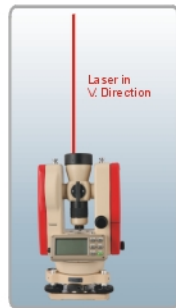

LASER THEODOLITE KTL SERIES

Valid Distance 120m

EASY-TO-USE KEYPAD, COMPLETE FUNCTIONS.

Horizontal and vertical angle display.

Press the key twice, hold the horizontal angle.